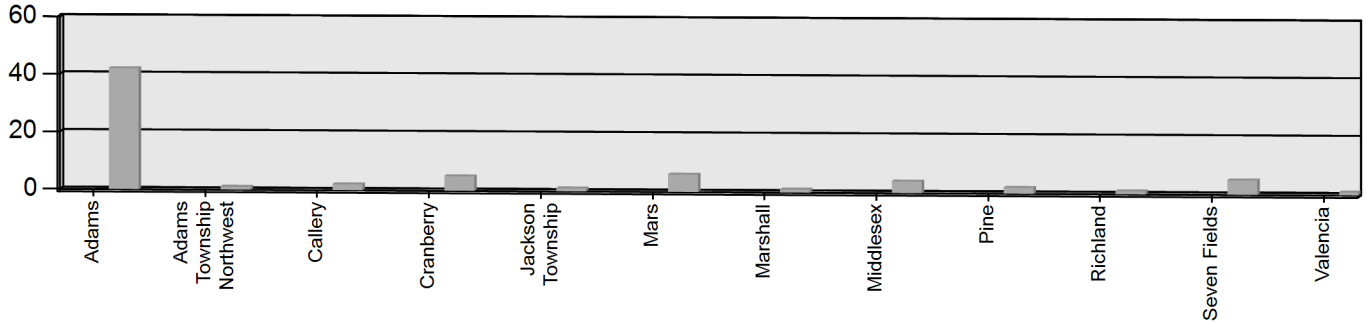

## Incident Count per Zone by Incident Status for Incident Status for Date Range

Incident Status(s): All Incident Statuses | Start Date: 11/01/2020 | End Date: 11/30/2020

ZONE	Incidents
<b>Status:Reviewed</b>	
Adams - Adams Township, Butler County	42
Adams Township Northwest - Callery Fire Area	1
Callery - Callery Borough, Butler County	2
Cranberry - Craberry Township, Butler County	5
Jackson Township - Jackson Township, Butler County	1
Mars - Mars Borough, Butler County	6
Marshall - Marshall Township, Allegheny County	1
Middlesex - Middlesex Township, Butler County	4
Pine - Pine Township, Allegheny County	2
Richland - Richland Township, Alleghen County	1
Seven Fields - Seven Fields Borough, Butler County	5
Valencia - Valencia Borough, Butler County	1
<b>TOTAL Reviewed:</b>	<b>71</b>